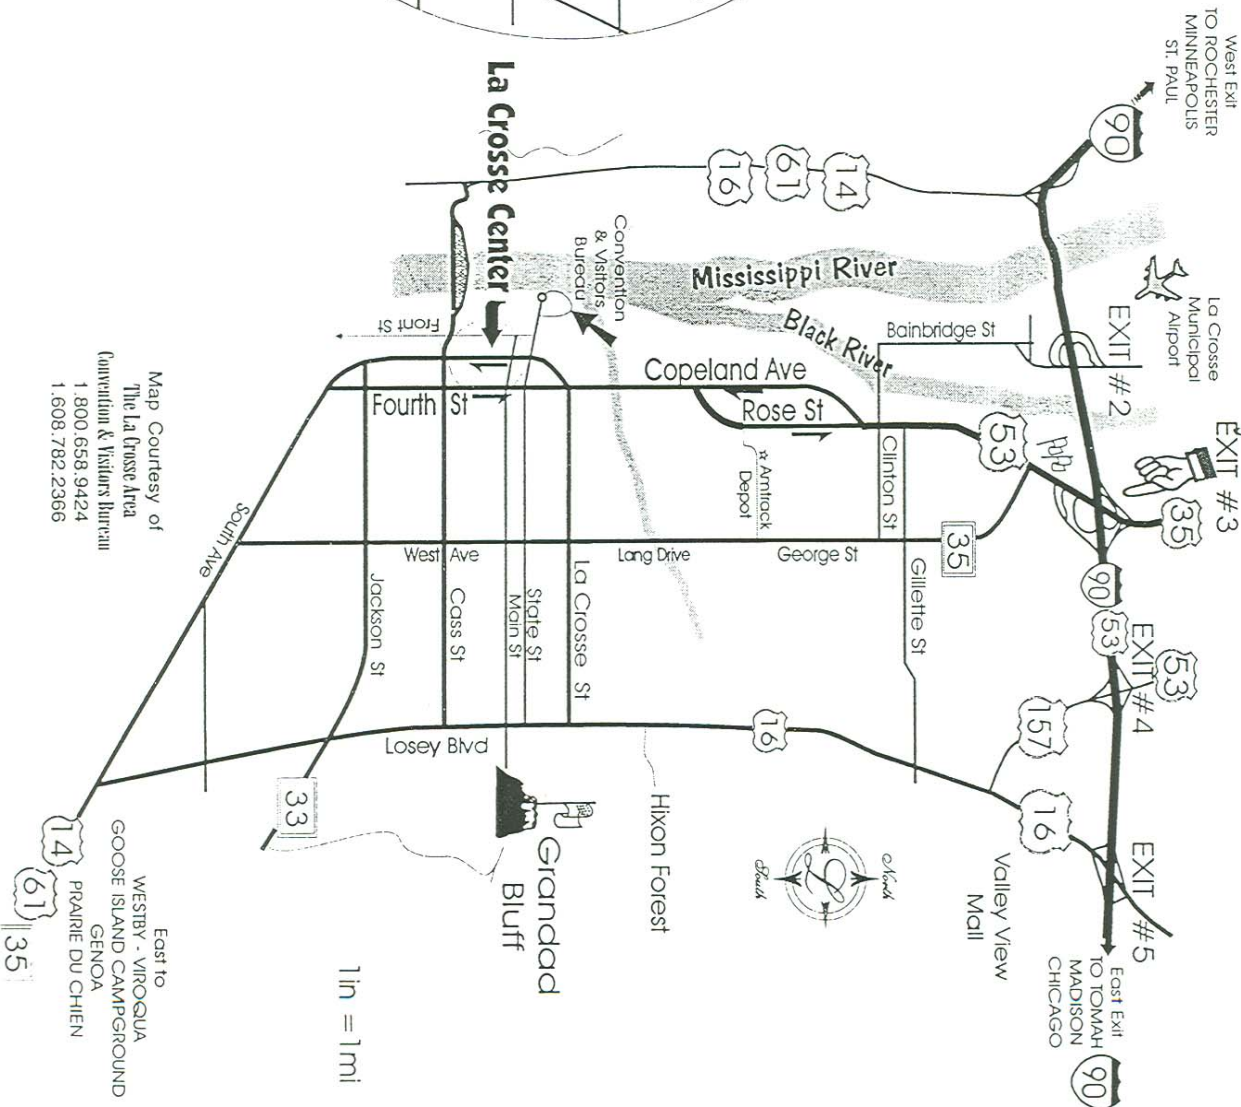

Directions

Gateway to La Crosse

Map Courtesy of
The La Crosse Area
Convention & Visitors Bureau
1.800.658.9424
1.608.782.2366

East to
WESTBY - VIROQUA
GOOSE ISLAND CAMPGROUND
GENOA
PRAIRIE DU CHIEN