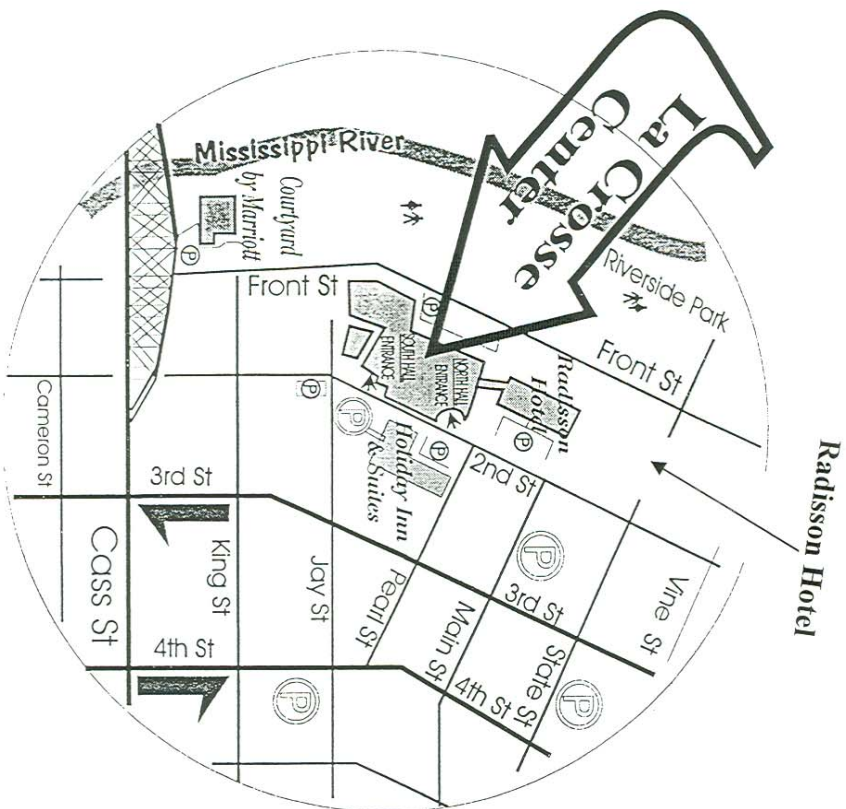

Directions

Gateway to La Crosse

Map Courtesy of
The La Crosse Area
Convention & Visitors Bureau
1.800.658.9424
1.608.782.2366

East to
WESTBY - VIROQUA
GOOSE ISLAND CAMPGROUND
GENOA
PRAIRIE DU CHIEN